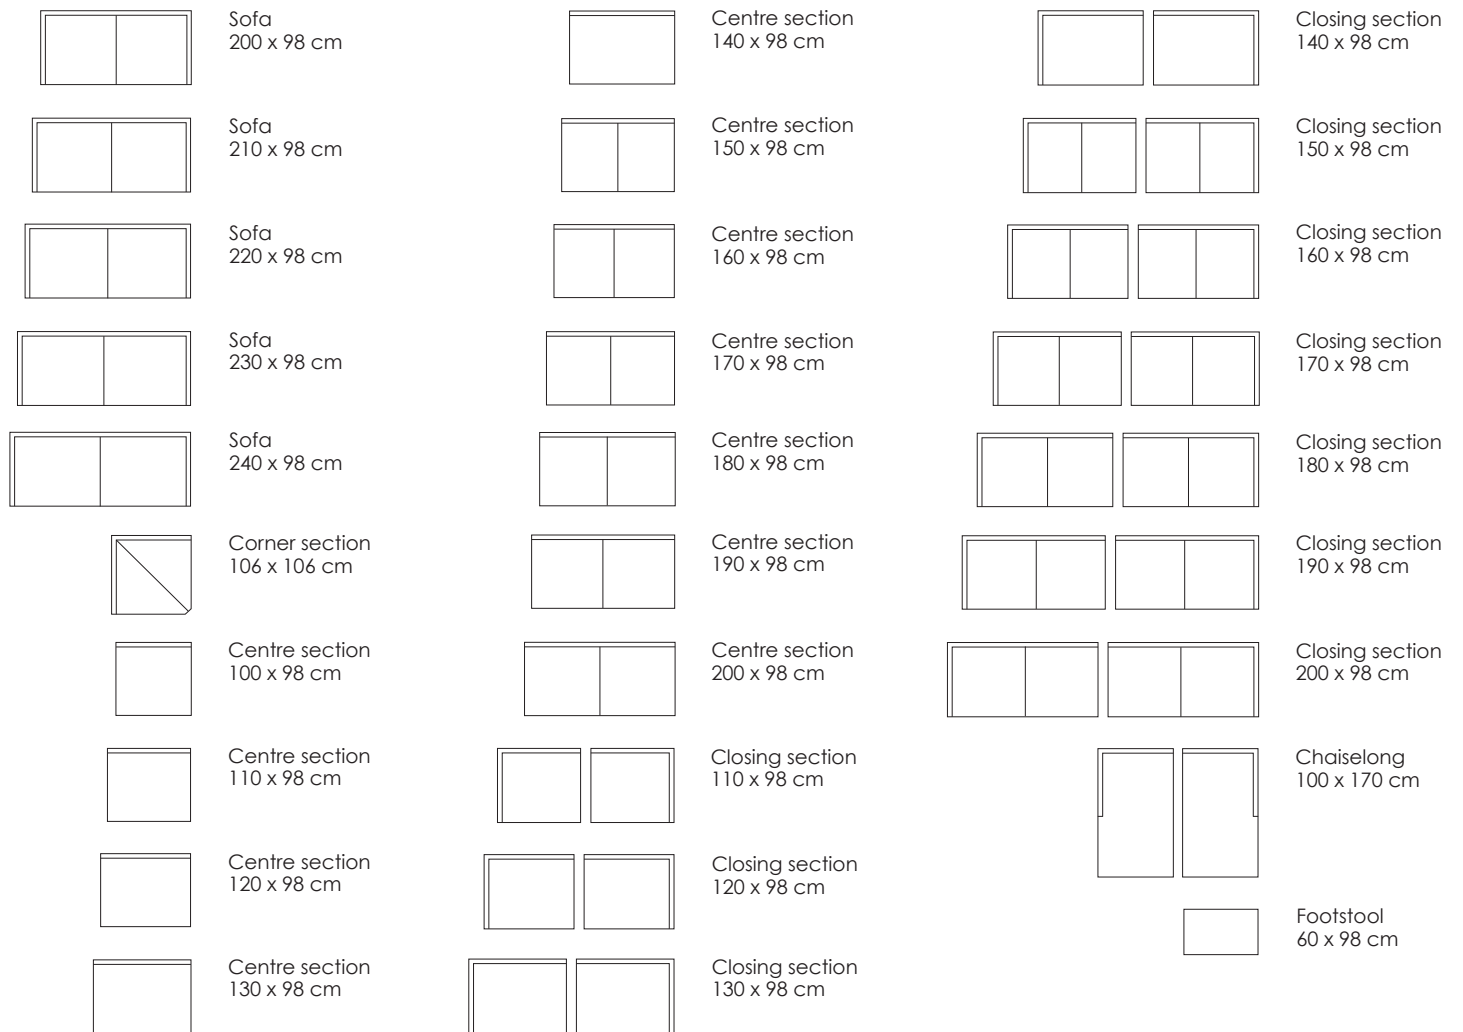

Model Ash · Design by Jens Juul Eilersen

Arm height: 57 cm · Arm width: 5 cm · Total depth (frame): 98 cm · Seat depth: 52 cm · Seat height: 37 cm · Total height (frame): 65 cm

	Sofa 200 x 98 cm		Centre section 140 x 98 cm		Closing section 140 x 98 cm
	Sofa 210 x 98 cm		Centre section 150 x 98 cm		Closing section 150 x 98 cm
	Sofa 220 x 98 cm		Centre section 160 x 98 cm		Closing section 160 x 98 cm
	Sofa 230 x 98 cm		Centre section 170 x 98 cm		Closing section 170 x 98 cm
	Sofa 240 x 98 cm		Centre section 180 x 98 cm		Closing section 180 x 98 cm
	Corner section 106 x 106 cm		Centre section 190 x 98 cm		Closing section 190 x 98 cm
	Centre section 100 x 98 cm		Centre section 200 x 98 cm		Closing section 200 x 98 cm
	Centre section 110 x 98 cm		Closing section 110 x 98 cm		Chaiselong 100 x 170 cm
	Centre section 120 x 98 cm		Closing section 120 x 98 cm		Footstool 60 x 98 cm
	Centre section 130 x 98 cm		Closing section 130 x 98 cm		

Scale 1:100
All overall dimensions correspond to frame sizes.

Model Ash · Design by Jens Juul Eilersen

Arm height: 57 cm · Arm width: 5 cm · Total depth (frame): 98 cm · Seat depth: 52 cm · Seat height: 37 cm · Total height (frame): 65 cm

Scale 1:100

All overall dimensions correspond to frame sizes.

Model Ash · Design by Jens Juul Eilersen

Arm height: 22 1/2" · Arm width: 2" · Total depth (frame): 38 1/2" · Seat depth: 20 1/2" · Seat height: 14 1/2" · Total height (frame): 25 1/2"