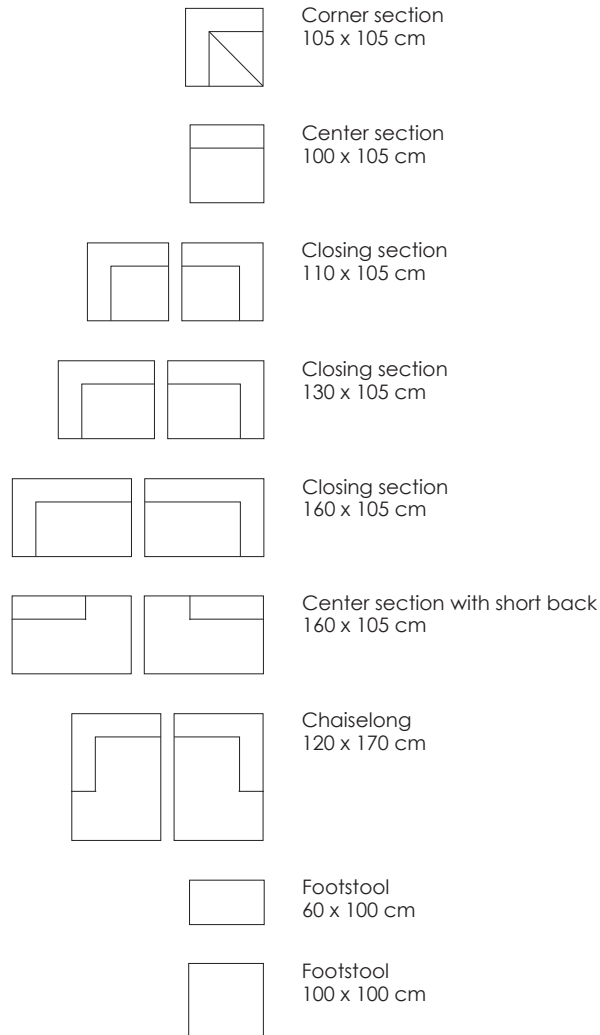

Model Fatty · Design by Jens Juul Eilersen

Arm height: 55 cm · Arm width: 31 cm · Total depth (frame): 105 cm · Seat depth: 53 cm · Seat height: 37 cm · Total height (frame): 55 cm

Corner section  
105 x 105 cm

Center section  
100 x 105 cm

Closing section  
110 x 105 cm

Closing section  
130 x 105 cm

Closing section  
160 x 105 cm

Center section with short back  
160 x 105 cm

Chaiselong  
120 x 170 cm

Footstool  
60 x 100 cm

Footstool  
100 x 100 cm

Scale 1:100

All overall dimensions correspond to frame sizes.

Model Fatty · Design by Jens Juul Eilersen

Arm height: 55 cm · Arm width: 31 cm · Total depth (frame): 105 cm · Seat depth: 53 cm · Seat height: 37 cm · Total height (frame): 55 cm

Scale 1:100

All overall dimensions correspond to frame sizes.