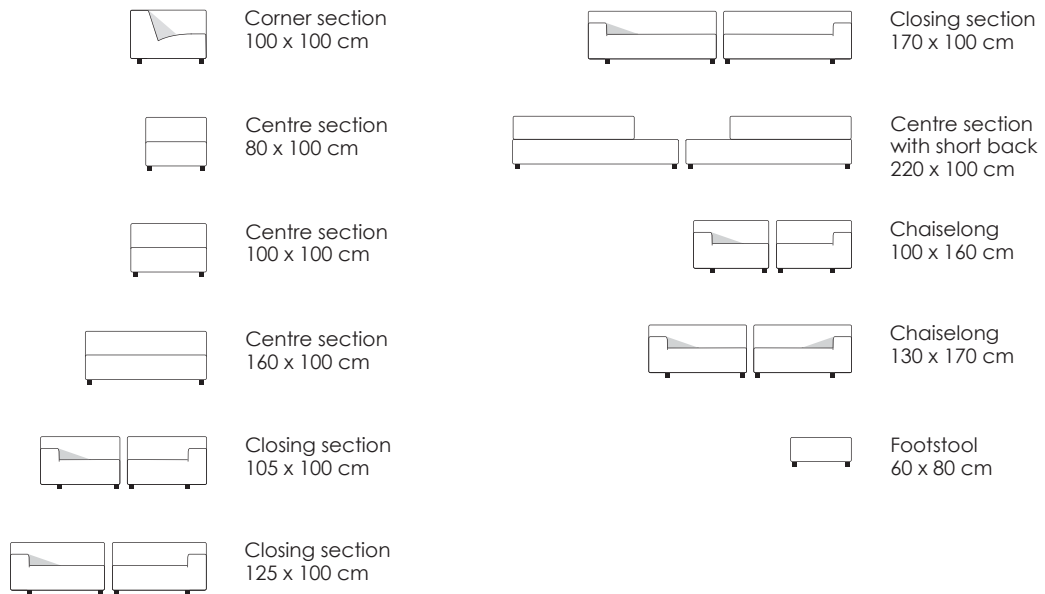

Model Gotham · Design Jens Juul Eilersen

Arm height: 64 cm · Arm width: 26 cm · Total depth (frame): 100 cm · Seat height: 42 cm · Total height (frame): 64 cm

Model Gotham · Design Jens Juul Eilersen

Arm height: 64 cm · Arm width: 26 cm · Total depth (frame): 100 cm · Seat height: 42 cm · Total height (frame): 64 cm

Corner section  
100 x 100 cm

Closing section  
170 x 100 cm

Centre section  
80 x 100 cm

Centre section  
with short back  
220 x 100 cm

Centre section  
100 x 100 cm

Chaiselong  
100 x 160 cm

Centre section  
160 x 100 cm

Chaiselong  
130 x 170 cm

Closing section  
105 x 100 cm

Footstool  
60 x 80 cm

Closing section  
125 x 100 cm