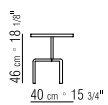

COD 11Y70

COD 11Y71

COD 11Y72