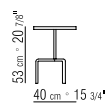

COD 11Y70

COD 11Y71

COD 11Y72