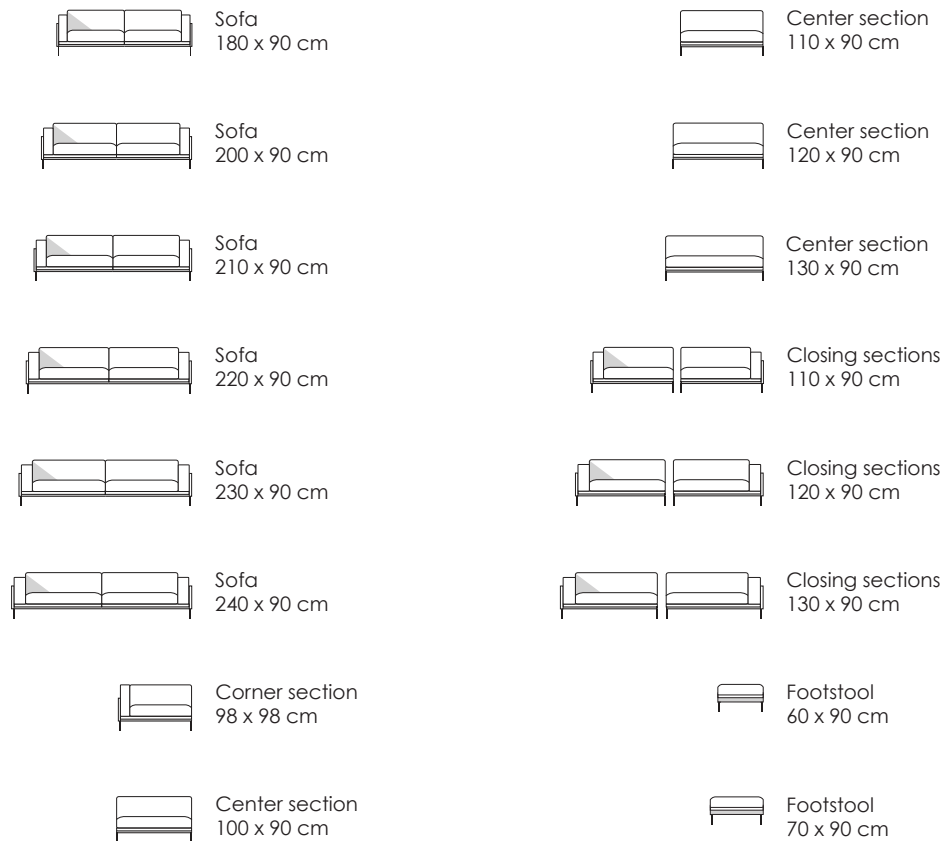

Model Slim-line · Design by Jens Juul Eilersen

Arm height: 59 cm · Arm width: 3,5 cm · Total depth (frame): 90 cm · Seat depth: 62 cm · Seat height: 47 cm · Total height (frame): 67 cm

Scale 1:100

All overall dimensions correspond to frame sizes.