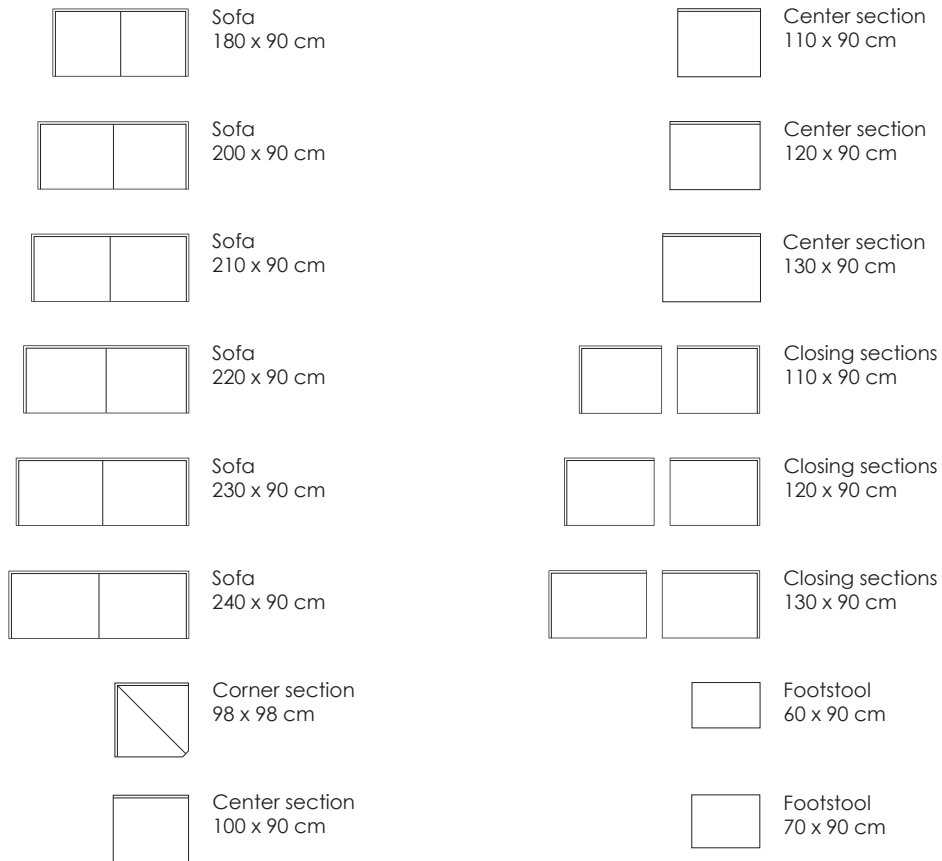

Model Slim-line · Design by Jens Juul Eilersen

Arm height: 59 cm · Arm width: 3,5 cm · Total depth (frame): 90 cm · Seat depth: 62 cm · Seat height: 47 cm · Total height (frame): 67 cm

Scale 1:100

All overall dimensions correspond to frame sizes.