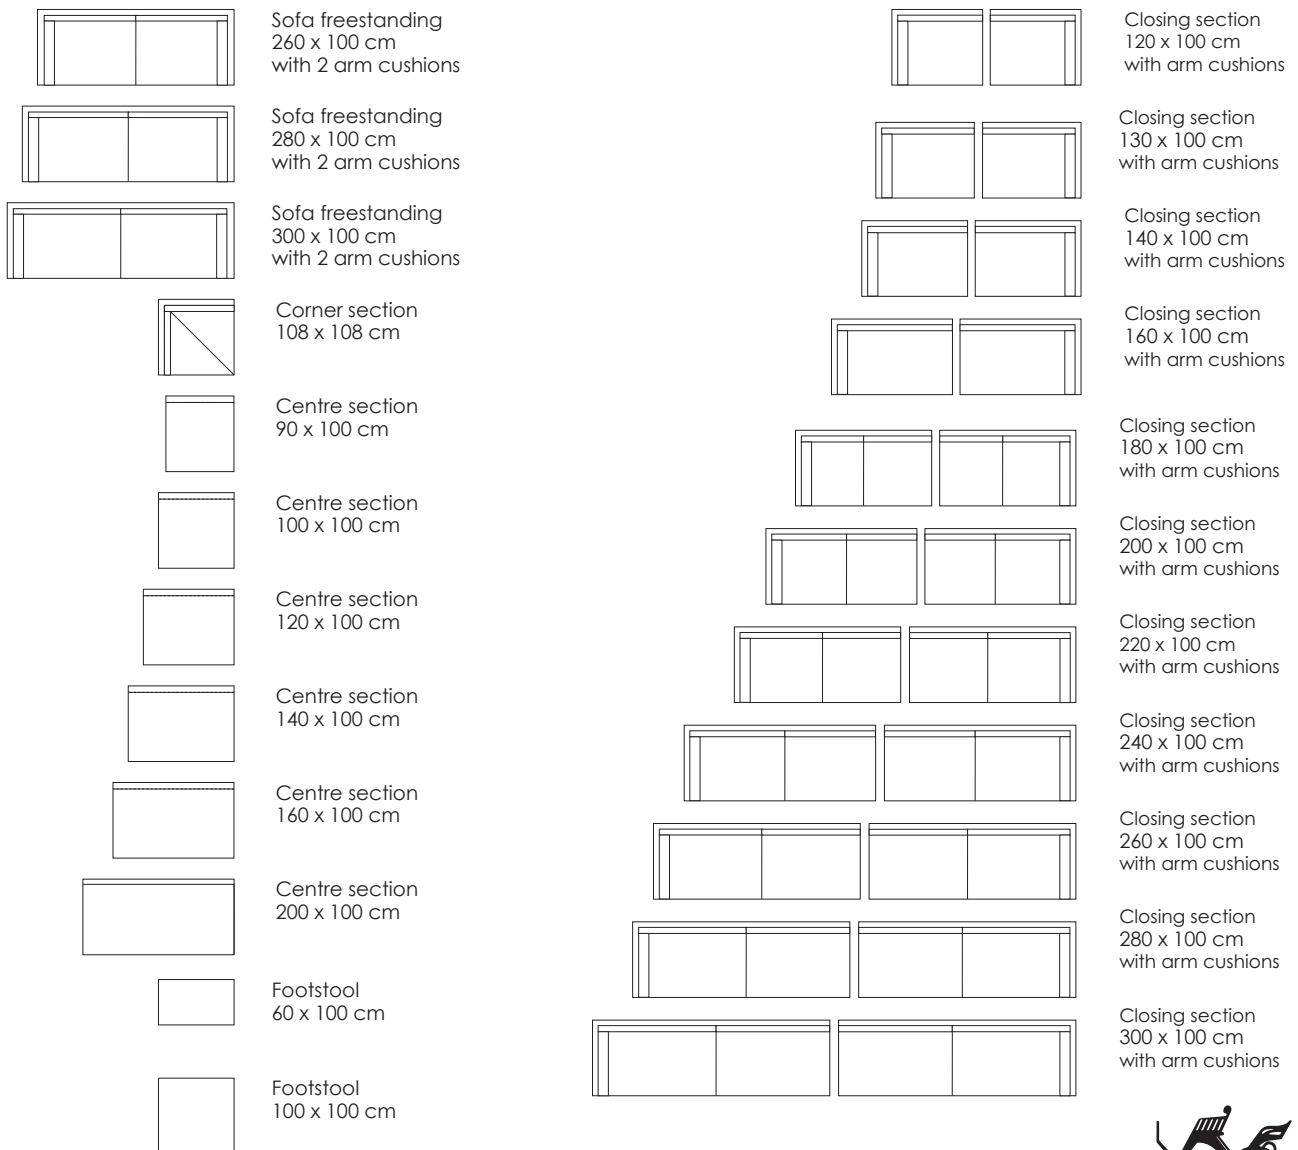

Model Float High · Design by Jens Juul Eilersen

Arm height: 59 cm · Arm width: 8 - 14 cm · Total depth (frame): 100 cm · Seat height: 42 cm · Total height (frame): 59 cm

Scale 1:100

All overall dimensions correspond to frame sizes.

Model Float High · Design by Jens Juul Eilersen

Arm height: 59 cm · Arm width: 8 - 14 cm · Total depth (frame): 100 cm · Seat height: 42 cm · Total height (frame): 59 cm

	Sofa freestanding 260 x 100 cm with 2 arm cushions		Closing section 120 x 100 cm with arm cushions
	Sofa freestanding 280 x 100 cm with 2 arm cushions		Closing section 130 x 100 cm with arm cushions
	Sofa freestanding 300 x 100 cm with 2 arm cushions		Closing section 140 x 100 cm with arm cushions
	Corner section 108 x 108 cm		Closing section 160 x 100 cm with arm cushions
	Centre section 90 x 100 cm		Closing section 180 x 100 cm with arm cushions
	Centre section 100 x 100 cm		Closing section 200 x 100 cm with arm cushions
	Centre section 120 x 100 cm		Closing section 220 x 100 cm with arm cushions
	Centre section 140 x 100 cm		Closing section 240 x 100 cm with arm cushions
	Centre section 160 x 100 cm		Closing section 260 x 100 cm with arm cushions
	Centre section 200 x 100 cm		Closing section 280 x 100 cm with arm cushions
	Footstool 60 x 100 cm		Closing section 300 x 100 cm with arm cushions
	Footstool 100 x 100 cm		

Scale 1:100

All overall dimensions correspond to frame sizes.

Model Float High · Design by Jens Juul Eilersen

Arm height: 59 cm · Arm width: 8 - 14 cm · Total depth (frame): 100 cm · Seat height: 42 cm · Total height (frame): 59 cm

Arm height: 59 cm · Arm width: 8 - 14 cm · Total depth (frame): 100 cm · Seat height: 42 cm · Total height (frame): 59 cm

Sofa freestanding 220 x 100 cm  
with 1 arm cushion left or right

Sofa freestanding 240 x 100 cm  
with 1 arm cushion left or right