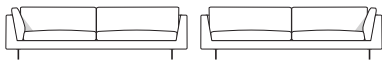

Sofa freestanding 240 x 100 cm
with 1 arm cushion left or right