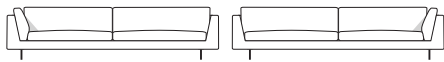

Sofa freestanding 280 x 100 cm
with 1 arm cushion left or right