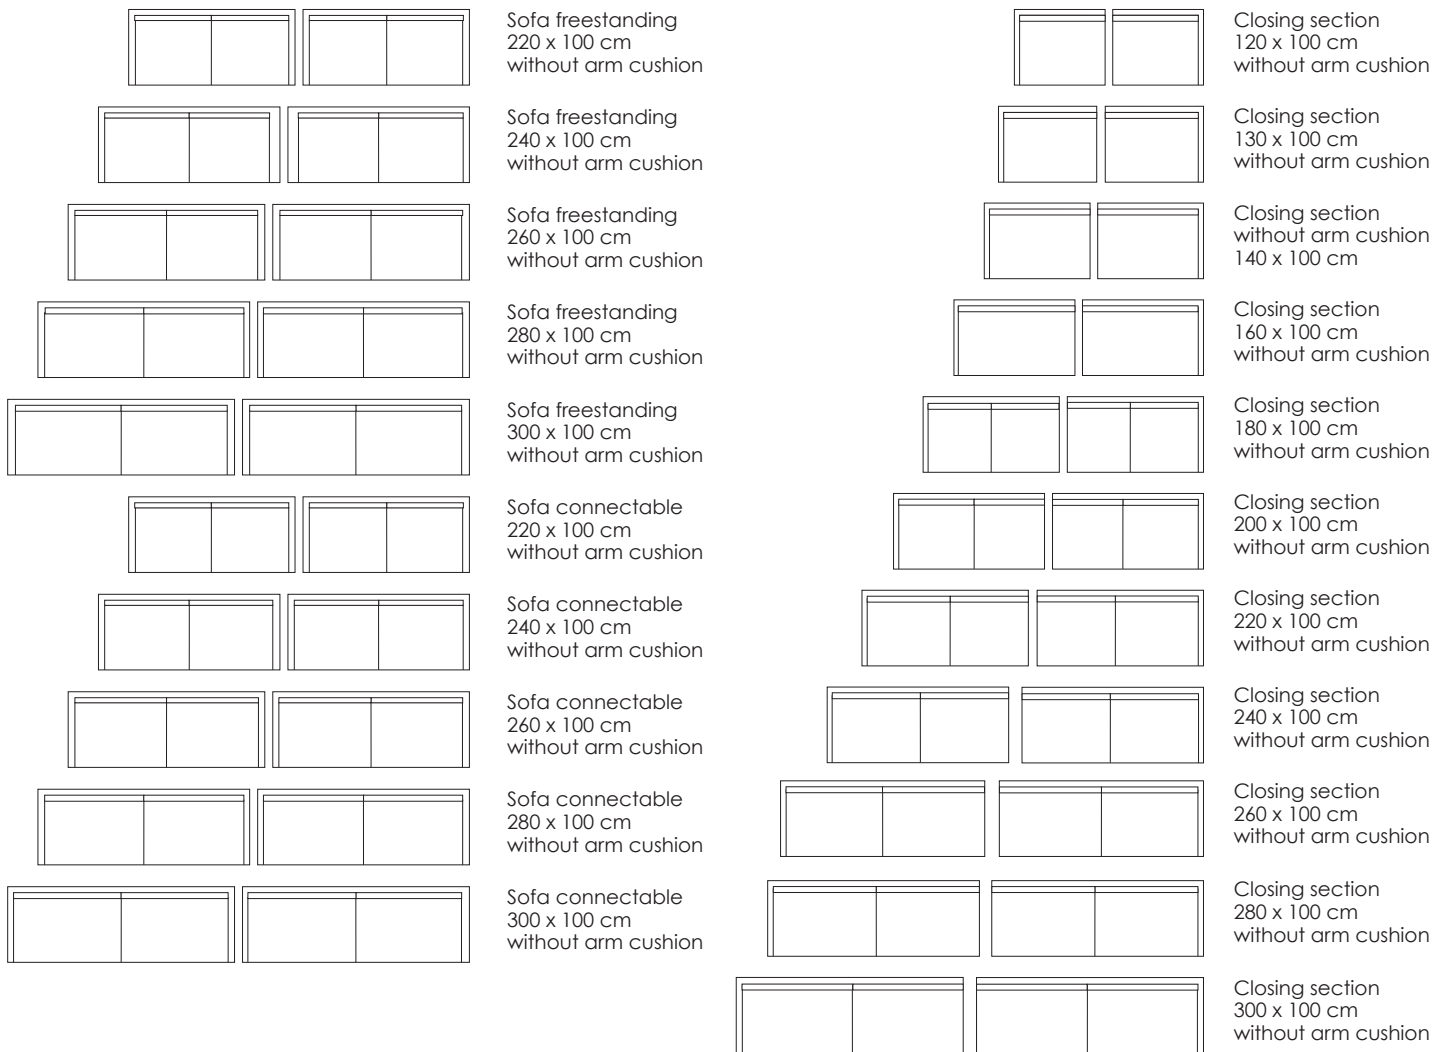

Model Float High · Design by Jens Juul Eilersen

Arm height: 59 cm · Arm width: 8 - 14 cm · Total depth (frame): 100 cm · Seat height: 42 cm · Total height (frame): 59 cm

Scale 1:100

All overall dimensions correspond to frame sizes.

Model Float High · Design by Jens Juul Eilersen

Arm height: 59 cm · Arm width: 8 - 14 cm · Total depth (frame): 100 cm · Seat height: 42 cm · Total height (frame): 59 cm

	Sofa freestanding 260 x 100 cm with 2 arm cushions		Closing section 120 x 100 cm with arm cushions
	Sofa freestanding 280 x 100 cm with 2 arm cushions		Closing section 130 x 100 cm with arm cushions
	Sofa freestanding 300 x 100 cm with 2 arm cushions		Closing section 140 x 100 cm with arm cushions
	Corner section 108 x 108 cm		Closing section 160 x 100 cm with arm cushions
	Centre section 90 x 100 cm		Closing section 180 x 100 cm with arm cushions
	Centre section 100 x 100 cm		Closing section 200 x 100 cm with arm cushions
	Centre section 120 x 100 cm		Closing section 220 x 100 cm with arm cushions
	Centre section 140 x 100 cm		Closing section 240 x 100 cm with arm cushions
	Centre section 160 x 100 cm		Closing section 260 x 100 cm with arm cushions
	Centre section 200 x 100 cm		Closing section 280 x 100 cm with arm cushions
	Footstool 60 x 100 cm		Closing section 300 x 100 cm with arm cushions
	Footstool 100 x 100 cm		

Scale 1:100

All overall dimensions correspond to frame sizes.

Model Float High · Design by Jens Juul Eilersen

Arm height: 59 cm · Arm width: 8 - 14 cm · Total depth (frame): 100 cm · Seat height: 42 cm · Total height (frame): 59 cm

Arm height: 59 cm · Arm width: 8 - 14 cm · Total depth (frame): 100 cm · Seat height: 42 cm · Total height (frame): 59 cm

Sofa freestanding 220 x 100 cm  
with 1 arm cushion left or right

Sofa freestanding 240 x 100 cm  
with 1 arm cushion left or right