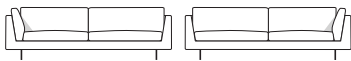

Sofa freestanding 220 x 100 cm
with 1 arm cushion left or right