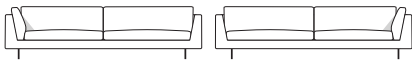

Sofa freestanding 260 x 100 cm
with 1 arm cushion left or right