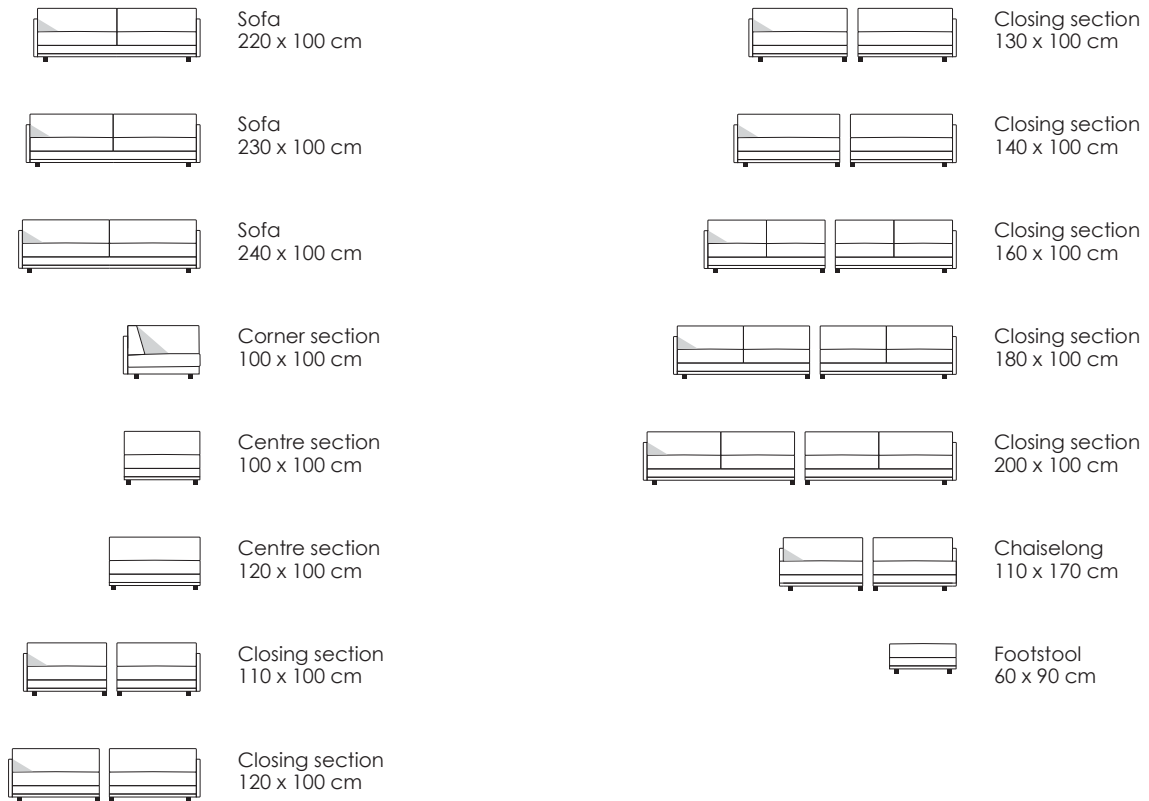

Model Great Ash · Design by Jens Juul Eilersen

Arm height: 56 cm · Arm width: 5 cm · Total depth (frame): 100 cm · Seat depth: 52 cm · Seat height: 39 cm · Total height (frame): 56 cm

Scale 1:100

All overall dimensions correspond to frame sizes.