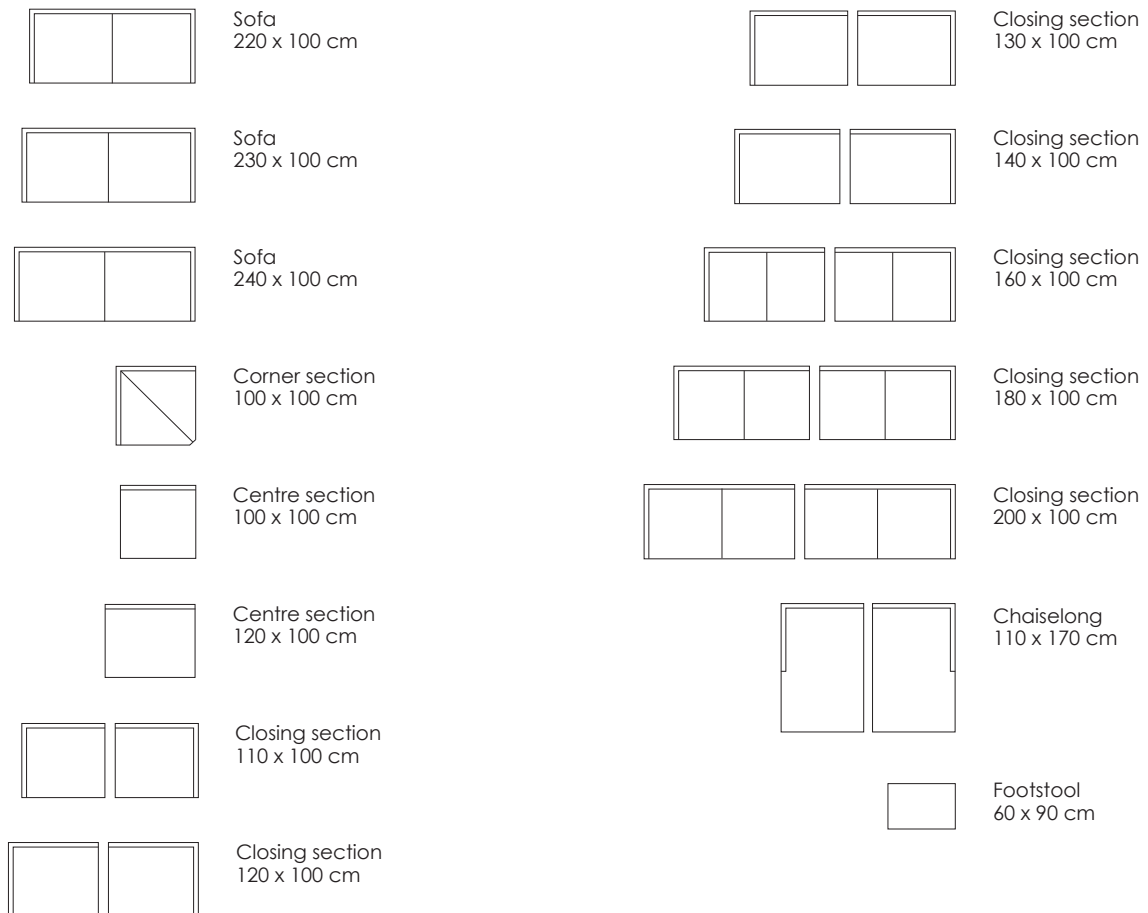

Model Great Ash · Design by Jens Juul Eilersen

Arm height: 56 cm · Arm width: 5 cm · Total depth (frame): 100 cm · Seat depth: 52 cm · Seat height: 39 cm · Total height (frame): 56 cm

Scale 1:100

All overall dimensions correspond to frame sizes.