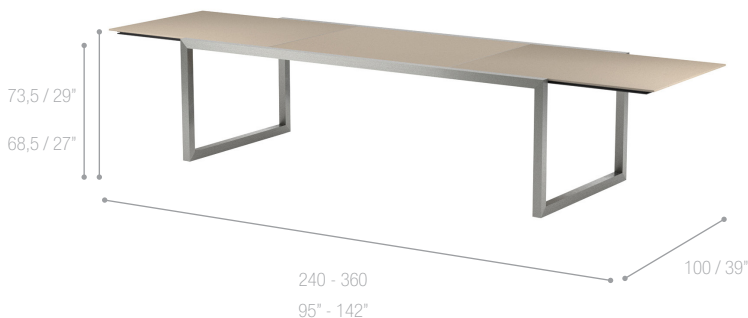

OPTIONAL: we recommend the electropolishing treatment of the frame if it is to be used in a corrosive environment.

STAINLESS STEEL BRUSHED

ELECTROPOLISHED STAINLESS STEEL
(optional)

COATED STAINLESS STEEL

Powdercoated stainless steel tubes (AISI304), type AISI304 18/08 with 18% chromium and 8% nickel. Wall thickness of the Stainless Steel tubes: 2mm
After a chemical pre-treatment a polyester powder is applied statically and baked (thickness: 60-80 µm).

COATED STAINLESS STEEL - WHITE

COATED STAINLESS STEEL - SAND

COATED STAINLESS STEEL - BLACK

TOP

GLASS

Its resistance to staining and scratching makes glass a highly suitable material when making tabletops for outdoor furniture.

WHITE

CAFE LATTE

CERAMIC

Ceramic table tops are made of inorganic materials that crystallise at very high temperatures and are thus very hard and resistant to wear.

WHITE

PEARL GREY

BLACK

TEAK

We only use carefully selected, fully grown teak, which is harvested in accordance with the strictest environmental standards. The reason for its generally commended durability is the high levels of natural oils it contains. The resulting minimal moisture absorption prevents warping which gives it great stability. Moreover, the wood is extremely resistant to the influences of chemicals, as well as against attacks by vermin.

TEAK