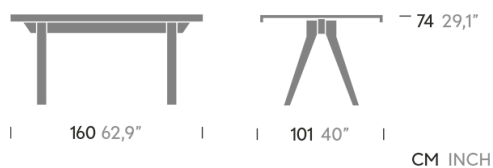

ref. 56440/41776

DINING TABLE

Patricia Urquiola / KETTAL VIEQUES

Dimensions

Materials

Aluminium

Antioxy, Heavy Load, Resistant En-1421, Kettalize-It, Anti-Scratch, Easy Clean, Flame Retardant M1, Eco Friendly Ecoembes Recycling Process

Characteristics

Table top:

Units box: 1 **Box Weight:** 25 kg / 55 Lbs

Volume: 0,19 m3 / 6,7 cft.

Legs:

Units box: 1 **Box Weight:** 24 kg / 53 Lbs

Volume: 0,24 m3 / 8,5 cft.

 **Adjustable legs**