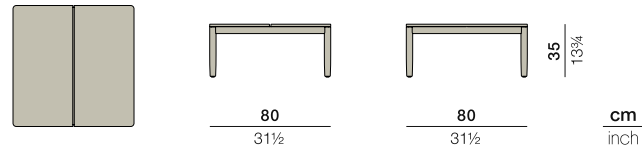

TIBBO

Coffee table

Design by Edward Barber & Jay Osgerby | Item code: 089035 | Weight 10 kg/22 lbs | Volume 0,2 m³/8 cu ft

Measurements

Collection: Renowned British designers Edward Barber and Jay Osgerby created TIBBO for an era in which indoor and outdoor living spaces are merging. DEDON's first collection in teak, TIBBO combines meticulous craftsmanship, superior comfort and remarkable lightness in a design that's distinctive, elegant and pure. Comprising both dining and lounge elements in a mix of teak, textiles and woven fiber, TIBBO conveys an exceptionally rich and luxurious look and feel.

Coffee table: A perfect complement to the lounge chair, the TIBBO coffee table features rounded corners and a top with teak slats and narrow gaps in between.

Frame: This coffee table consists of premium teak.