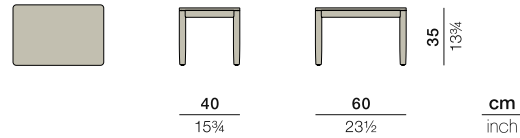

TIBBO

Side table

Design by Edward Barber & Jay Osgerby | Item code: 089039 | Weight 6 kg/14 lbs | Volume 0,09 m³/3 cu ft

Measurements

Collection: Renowned British designers Edward Barber and Jay Osgerby created TIBBO for an era in which indoor and outdoor living spaces are merging. DEDON's first collection in teak, TIBBO combines meticulous craftsmanship, superior comfort and remarkable lightness in a design that's distinctive, elegant and pure. Comprising both dining and lounge elements in a mix of teak, textiles and woven fiber, TIBBO conveys an exceptionally rich and luxurious look and feel.

Side table: A perfect complement to the lounge chair, the TIBBO side table features a smooth top and rounded corners.

Frame: This side table consists of premium teak.

Characteristics: Calmative, elemental, engaging, comfortable, nordic, hand-crafted, lightweight

Frame maintenance: Wash the teak using warm water and a soft sponge.

Additional Items

To learn more about DEDON, our collections and warranty policy, please visit our website –

www.dedon.de

0117

DEDON